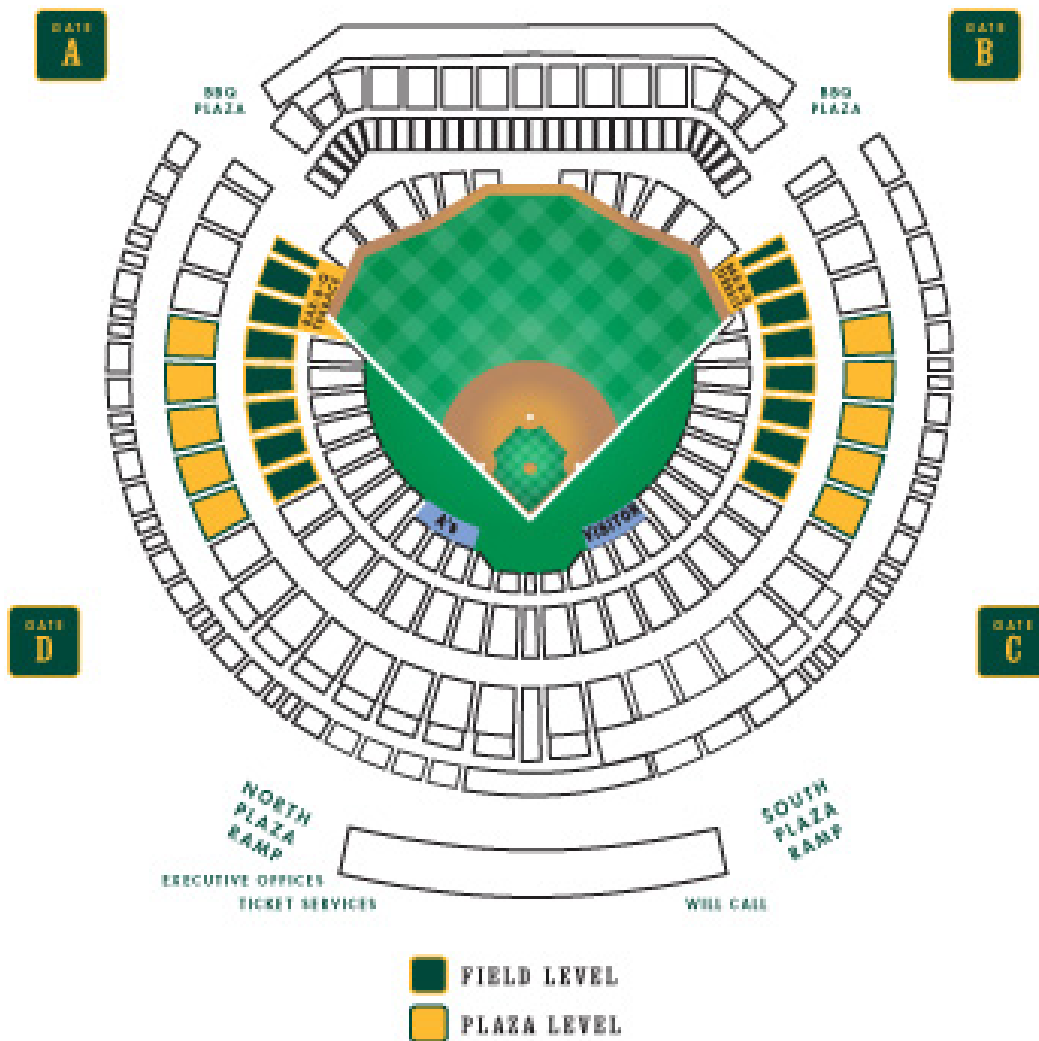

Field Level and Plaza Level seating areas at the Oakland Coliseum

Field Level Sections 101-108 and 126-133.
Plaza Level Sections 205-209 and 225-229.